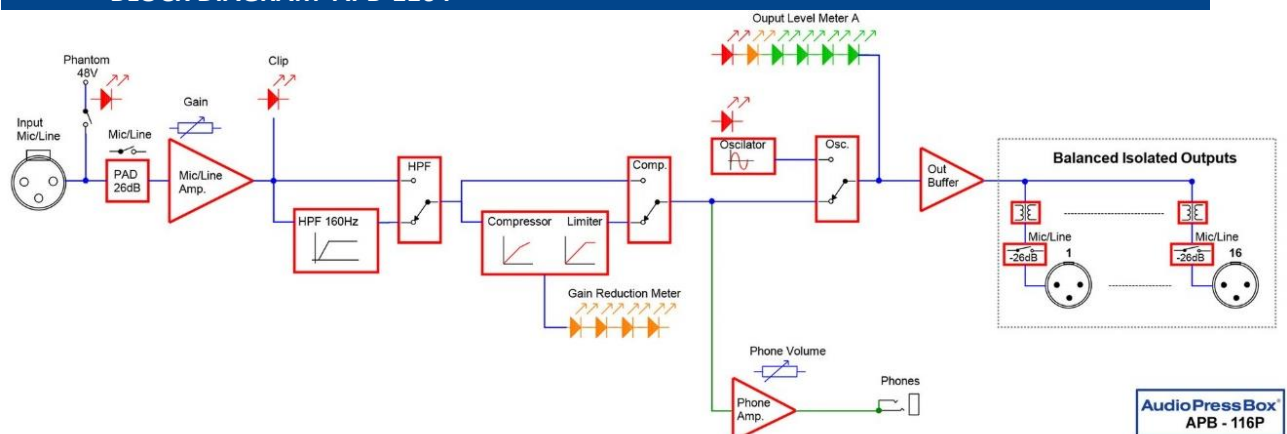

BLOCK DIAGRAM APB-116 P