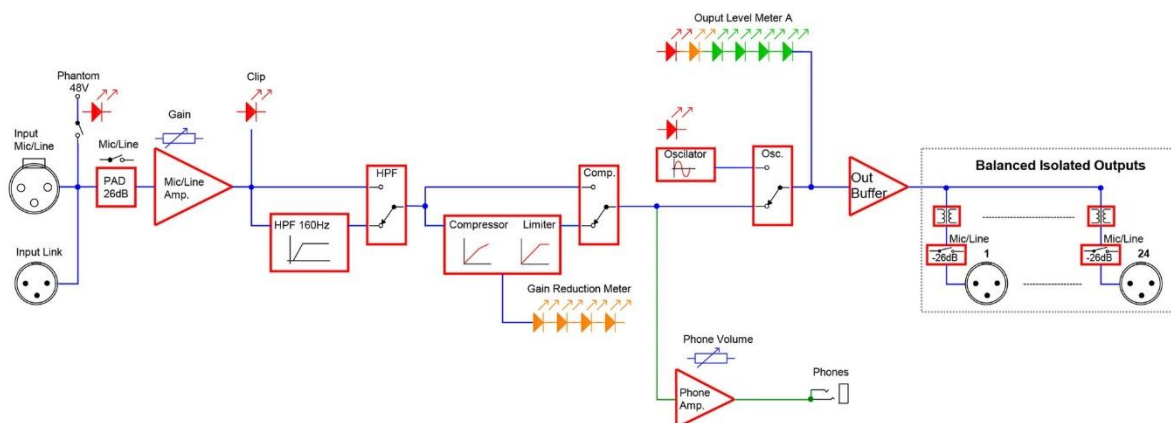

BLOCK DIAGRAM APB-124 SB